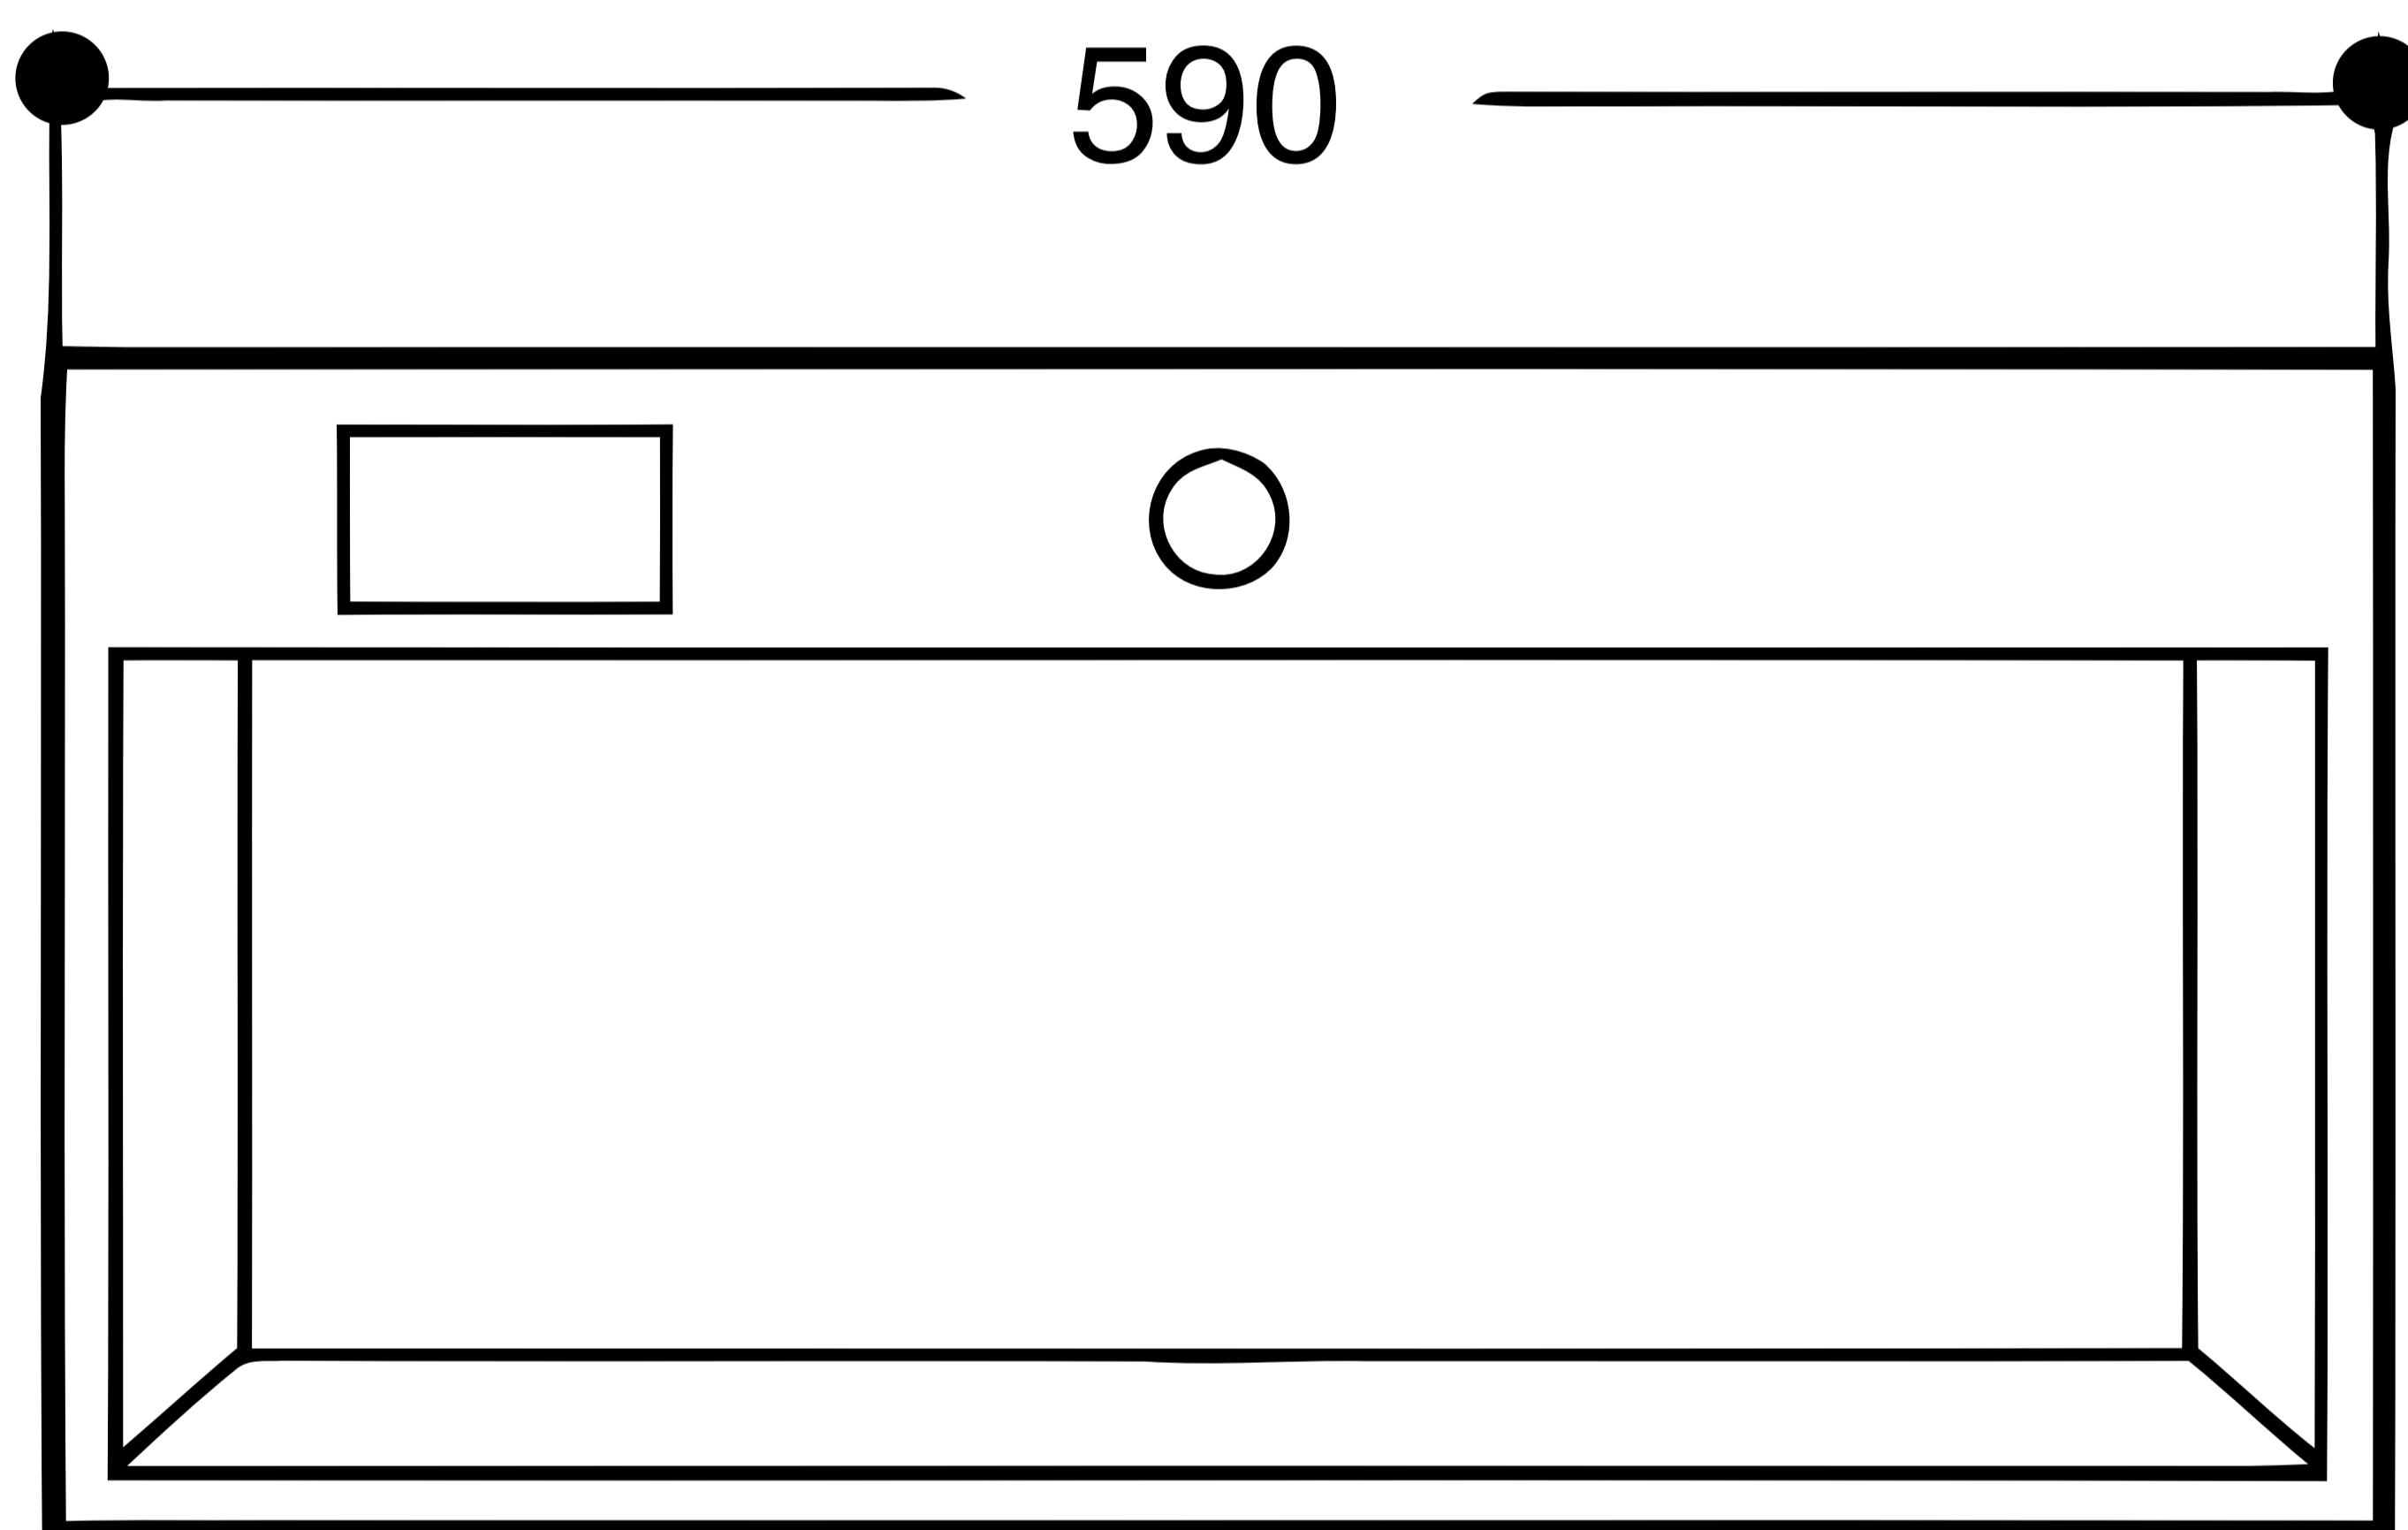

Wash Basin With Tap Hole

Product Code : 1933

Technical Drawing

All dimension are in **mm**